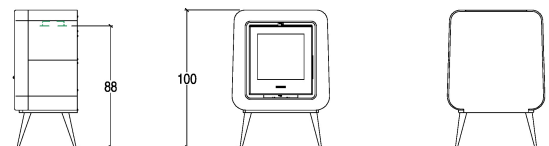

TECHNICAL DETAILS

- Energy efficiency class A
- Rated output max kW 9,0
- Rated efficiency power % 80,5
- Rated consumption max kg/h 2,7
- Weight kg 165
- Standard flue outlet Ø cm 15
- Model THELMA

COVERS

A
15 cm