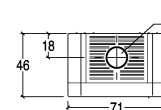

TECHNICAL DETAILS

- Energy efficiency class A
- Rated output max kW 9,0
- Rated efficiency power % 80,5
- Rated consumption max kg/h 2,7
- Weight kg 165
- Standard flue outlet Ø cm 15
- Model THELMA

COVERS